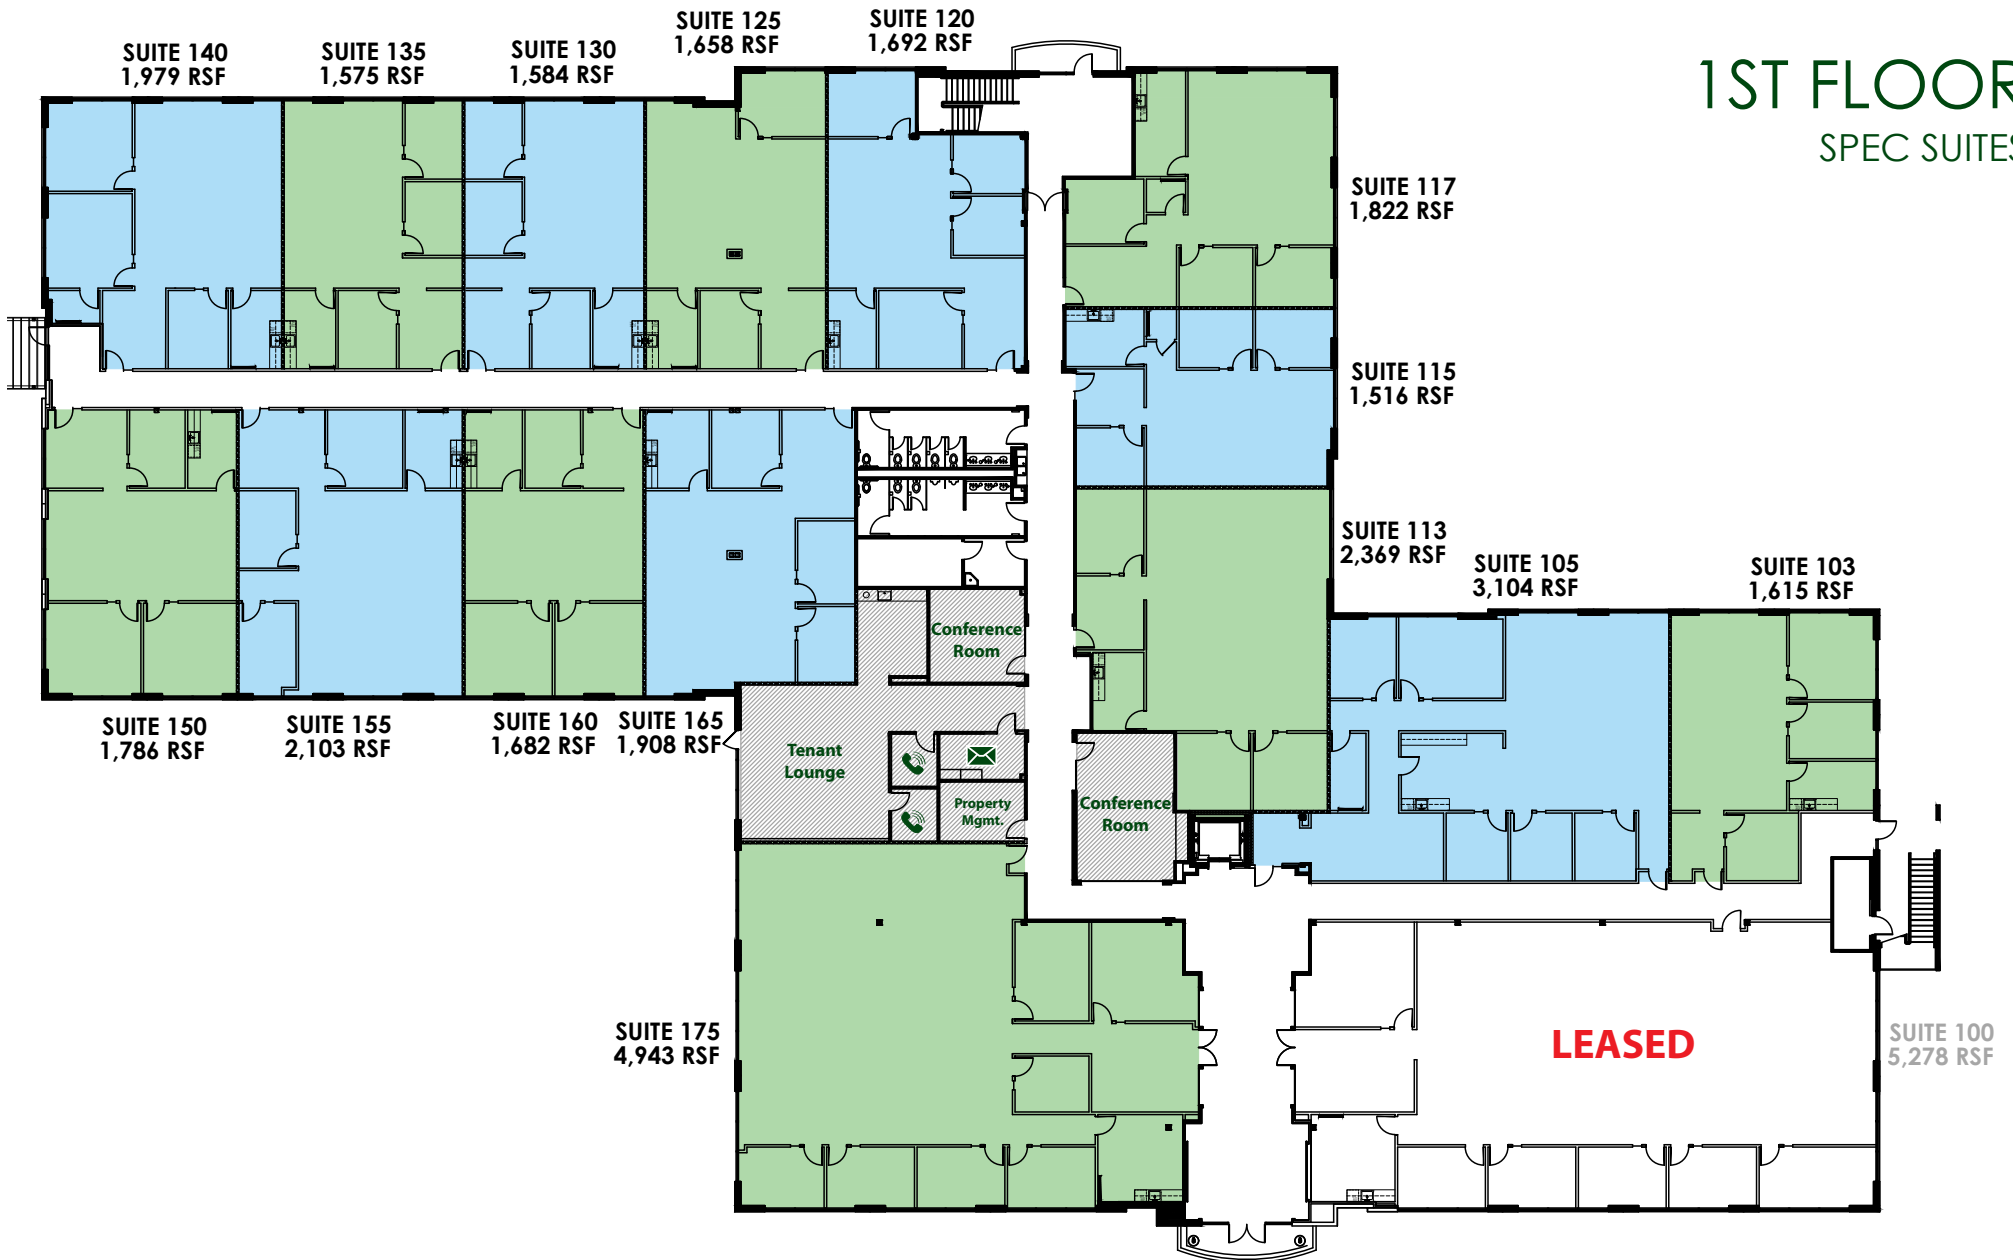

1ST FLOOR

SPEC SUITES

INWOOD VILLAGE
• BUSINESS PARK •

210.822.5220 | www.inwoodvillagesa.com

WORTH
& ASSOCIATES