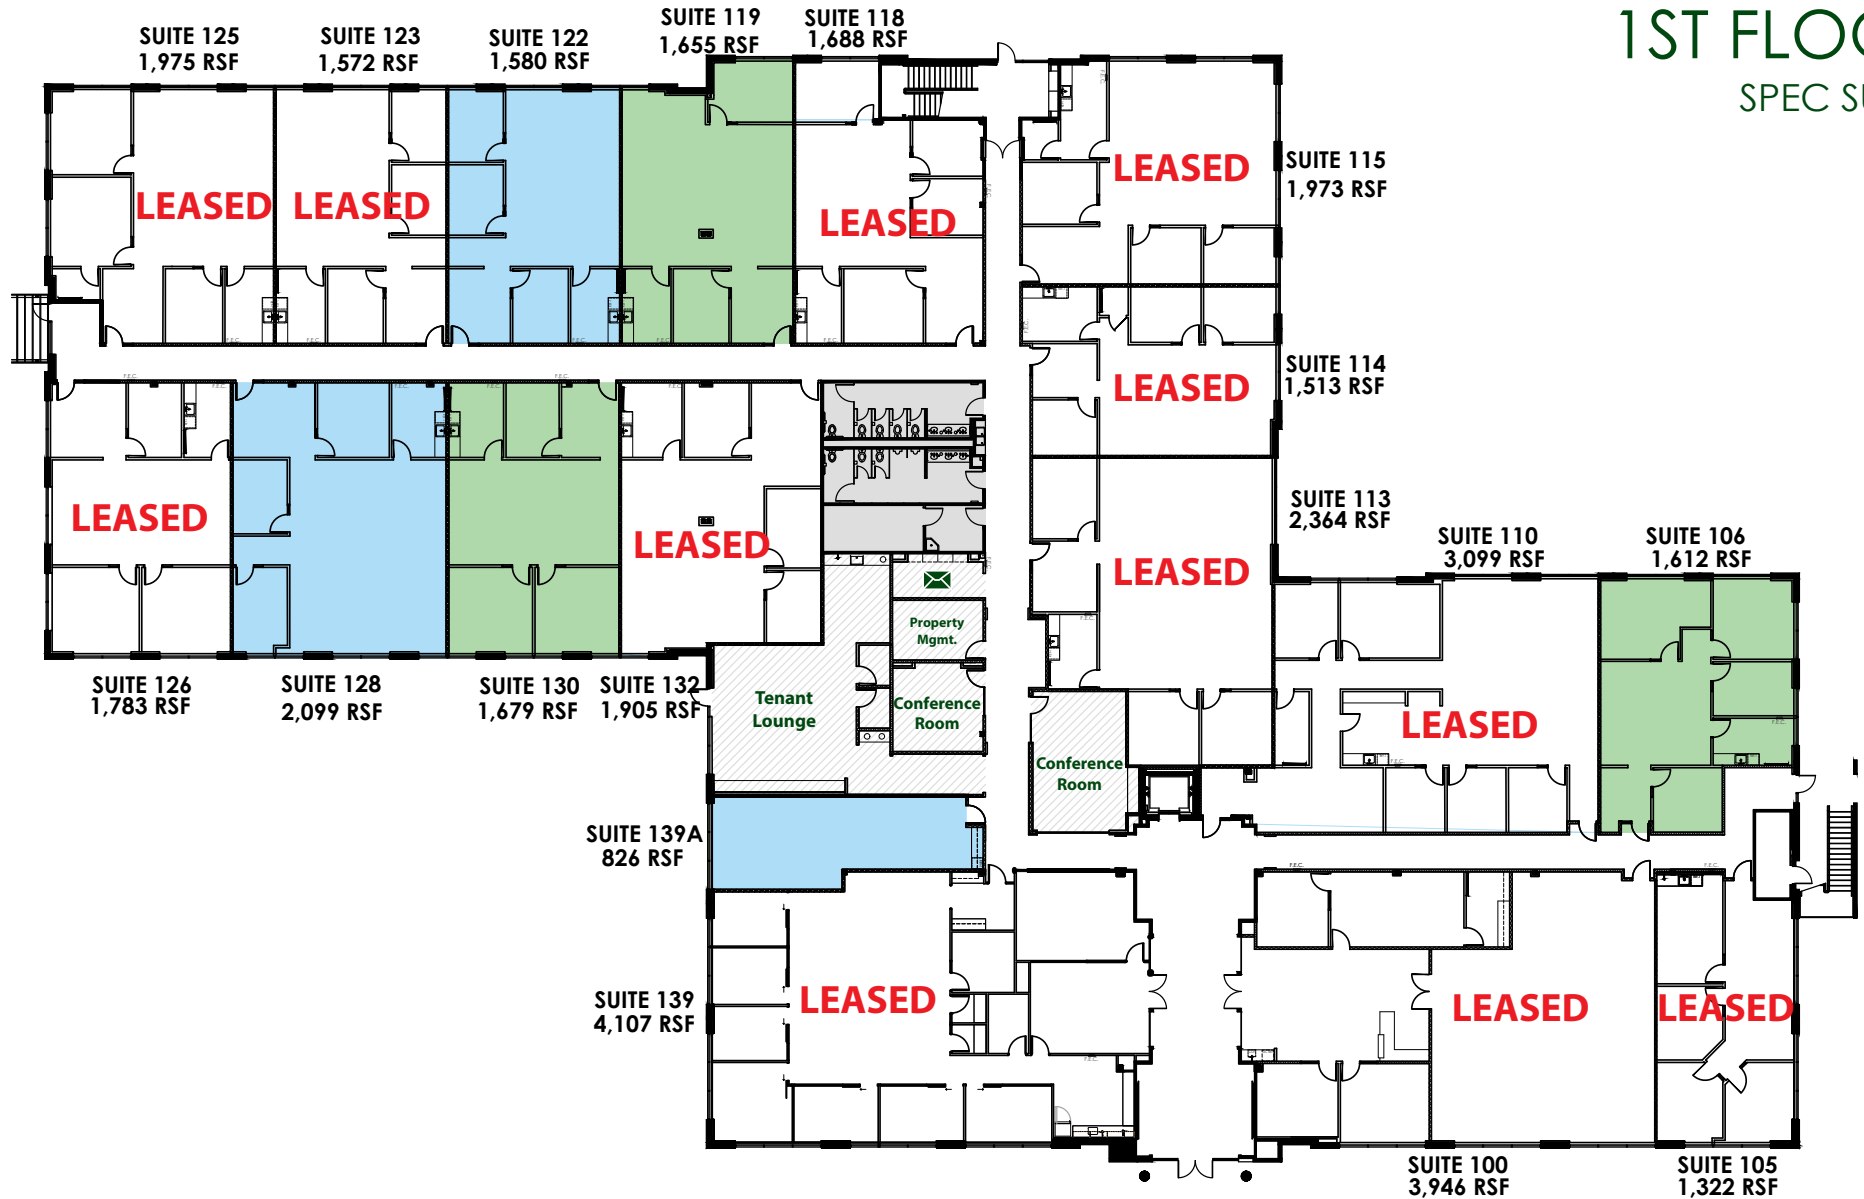

1ST FLOOR

SPEC SUITES

INWOOD VILLAGE
• BUSINESS PARK •

210.822.5220 | www.inwoodvillagesa.com

WORTH
& ASSOCIATES